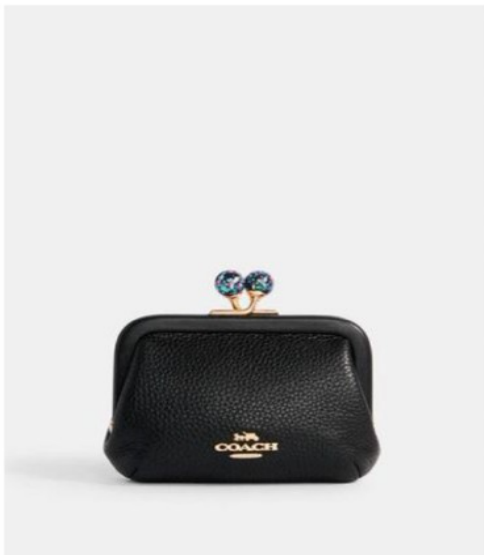

Coach Nora Kisslock Card Case In Black

COACH

RM500.00

Add To Cart

Coach Ellen Crossbody With Linear Quilting In Metallic Crimson

COACH

RM1,050.00

8) Selepas selesai membuat pilihan sila klik 'ADD TO CART'

Quantity

Stock level

RM1,050.00

Add to Cart

★ Reviews

- Refined pebble leather| Inside zip and multifunction pockets| Turnlock closure, fabric lining| Top handle with 3 1/2" drop| Outside open pocket| Detachable strap with 22" drop for shoulder or crossbody wear| 9 1/2" (L) x 7" (H) x 2 3/4" (W)  
Style No. C1650IMS60