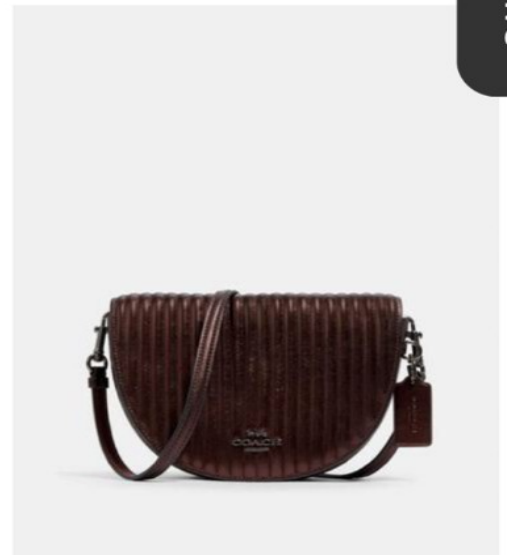

COACH

RM790.00

Add To Cart

Coach Marlie Top Handle Colorblock Terracotta Yellow

COACH

RM1,050.00

Add To Cart

★ Reviews

Coach Nora Kisslock Card Case In Black

COACH

RM500.00

Add To Cart

Coach Ellen Crossbody With Linear Quilting In Metallic Crimson

COACH

RM1,050.00

8) Selepas selesai membuat pilihan sila klik 'ADD TO CART'

Quantity

Stock level

RM1,050.00

Add to Cart

★ Reviews

- Refined pebble leather| Inside zip and multifunction pockets| Turnlock closure, fabric lining| Top handle with 3 1/2" drop| Outside open pocket| Detachable strap with 22" drop for shoulder or crossbody wear| 9 1/2" (L) x 7" (H) x 2 3/4" (W)  
Style No. C1650IMS60